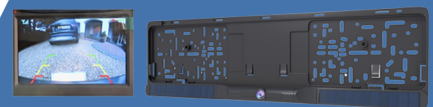

DIGI-LITE™ SOLAR

With absolutely no wiring, Digi-Lite™ Solar is the perfect DW reversing system for all applications and can be installed in minutes!

Only £154*

COMING SOON

Suitable for Fiat Ducato (X250 & X290) chassis and available in analogue and digital formats, our brand new brake light Multi-Vue™ reversing camera system is coming soon.

HAVE A QUESTION?

☎ 01733 246473

For further information, feel free to get in touch using your preferred contact method.

Unit 2, Ravens Court,
Peterborough, PE7 3WL

sales@trailervision.co.uk
www.trailervision.co.uk

CAMOS-UK is a trading name of Trailer Vision Ltd