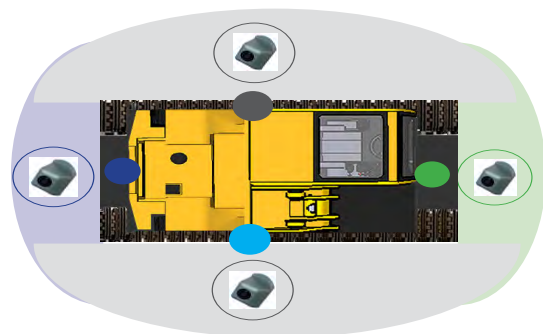

# Omni-Plant™ 360° 'Surround View' Camera System

Omni-Plant™ is an innovative 360° 'look-down' camera system, which has been specifically designed for all machine types whether wheeled, tracked and/or rotational. SKANSKA etc compliant.

**SKANSKA**

- Complete 'family' of systems, including Omni-Vue™ for trucks or machines (also SKANSKA compliant, from £1135 with a plastic monitor)
- Self installation or national fitting service and support also available
- Complete range of calibration (monitor view) options including: split-screen (50:50), full-screen portrait and full-screen landscape
- Radar integration coming soon
- Suitable for all machine types and sizes