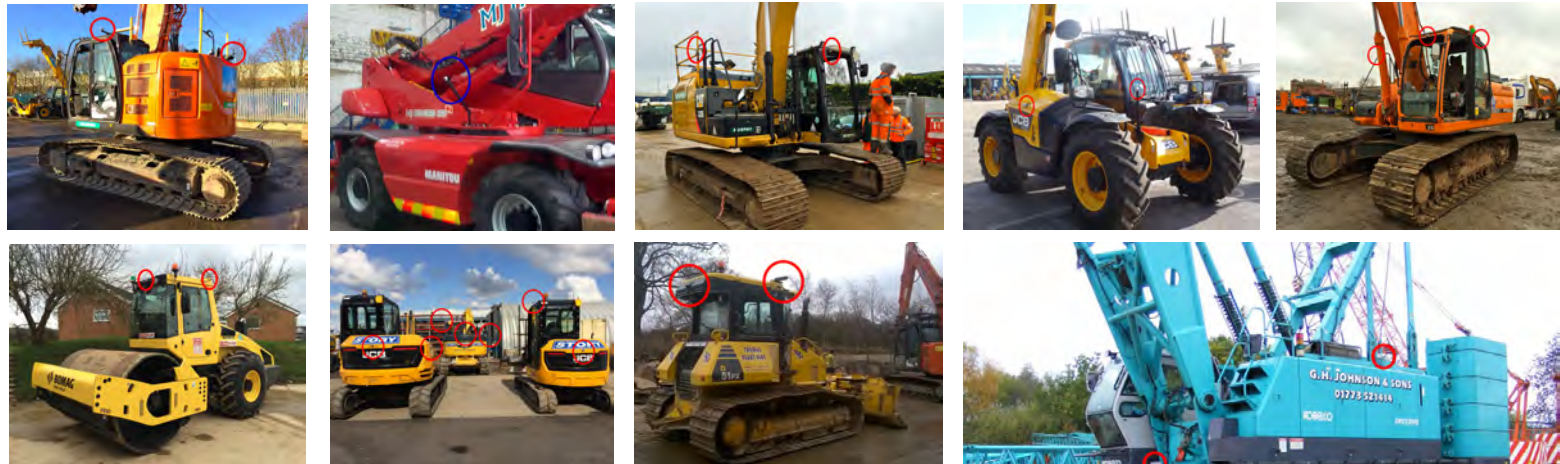

# Omni-Plant™ 360° 'Surround View' Camera System

Omni-Plant™ is an innovative 360° 'look-down' camera system, which has been specifically designed for all machine types whether wheeled, tracked and/or rotational. SKANSKA etc compliant.

**SKANSKA**

- Complete 'family' of systems, including Omni-Vue™ for trucks or machines (also SKANSKA compliant, from £1135 with a plastic monitor)
- Self installation or national fitting service and support also available
- Complete range of calibration (monitor view) options including: split-screen (50:50), full-screen portrait and full-screen landscape
- Radar integration coming soon
- Suitable for all machine types and sizes