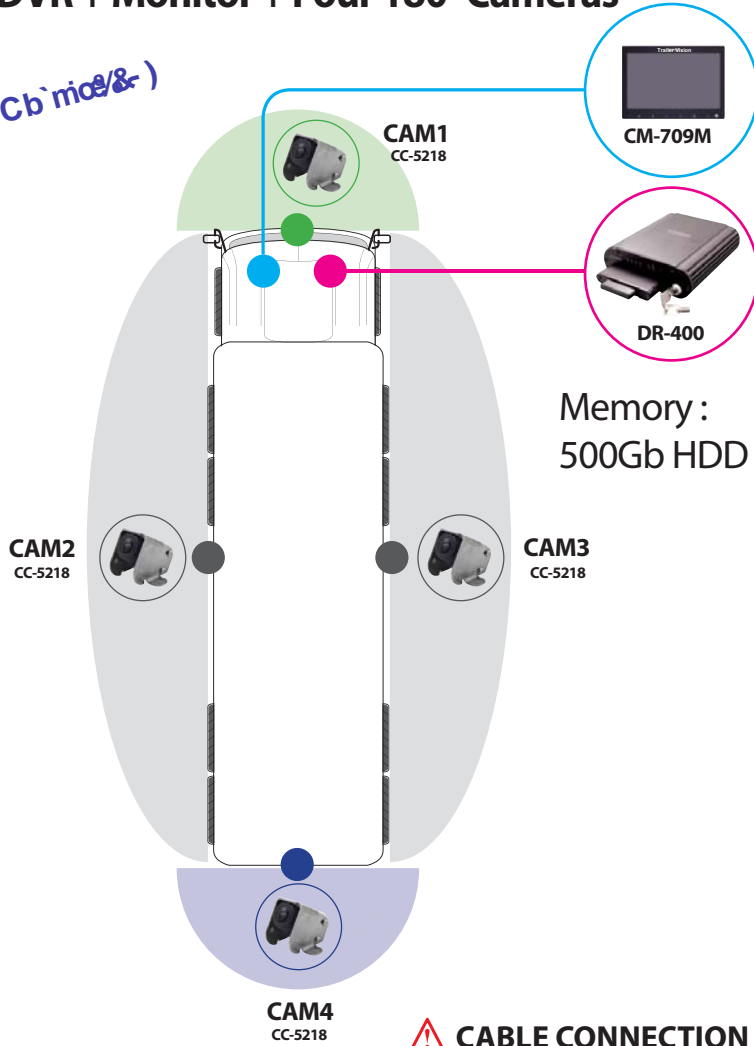

360° DVR - No Blinds Spots, 360° Recording

Model : DMC-4718

DVR + Monitor + Four 180° Cameras

Cb`mic&(-)

CABLE CONNECTION

* Includes 18m, 9m, 5m & 5m cables.
Additional/trailer cables also available.

Camera Views:

Back of DVR:

DVR	MODEL	RESOLUTION	MEMORY	3G-SENSOR	GPS	COMPRES- SION	EXT.CAMERA POWER	DIMENSION (W/H/D)	WEIGHT		
	DR-400	640x224	HDD / SSD / CF card	Internal	External	M-JPEG	4	DC 12~24V	151x130x42mm	586g	
MONITOR	MODEL	RESOLUTION	BRIGHTNESS	CONTRAST RANGE	VIEW ANGLE (L/R/T/B)	SPEAKER	REMOTE CONTROL	SIGNAL (I/O)	INPUT VOLTAGE	DIMENSION (W/H/D)	WEIGHT
	CM-709M	800x480	400cd	500:1	70/70/50/70	MONO	X	1Camera /AVinput	DC12V-24V /450mA @DC12V	174x125x27mm	480g
CAMERA	MODEL	IMAGE SENSOR	VIEW ANGLE (H/V)	WATER PROOF	USABLE ILLUMINATION	IR LED	HEAT- TING	AUDIO	INPUT VOLTAGE	DIMENSION (W/H/D)	OPERATING TEMPERATURE
	CC-5218	1/3" color CMOS sensor	180° / 140°	IP68	OVER 0.1 Lux (F=2.4)	X	X	X	DC 12V 190mA	23(Dia)x32.5mm	-30°C ~ 70°C