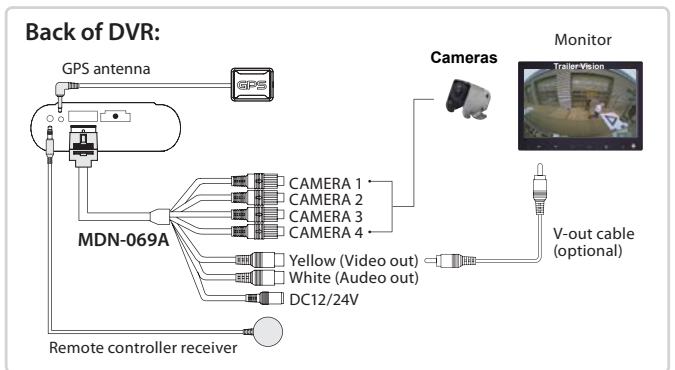

360° DVR - No Blinds Spots, 360° Recording

Model : DMC-4718

DVR + Monitor + Four 180° Cameras

Cb`mic&(-)

CABLE CONNECTION

* Includes 18m, 9m, 5m & 5m cables.
Additional/trailer cables also available.

Camera Views:

Back of DVR:

DVR	MODEL	RESOLUTION	MEMORY	3G-SENSOR	GPS	COMPRES- SION	EXT.CAMERA POWER	DIMENSION (W/H/D)	WEIGHT		
	DR-400	640x224	HDD / SSD / CF card	Internal	External	M-JPEG	4	DC 12~24V	151x130x42mm	586g	
MONITOR	MODEL	RESOLUTION	BRIGHTNESS	CONTRAST RANGE	VIEW ANGLE (L/R/T/B)	SPEAKER	REMOTE CONTROL	SIGNAL (I/O)	INPUT VOLTAGE	DIMENSION (W/H/D)	WEIGHT
	CM-709M	800x480	400cd	500:1	70/70/50/70	MONO	X	1Camera /AVinput	DC12V-24V /450mA @DC12V	174x125x27mm	480g
CAMERA	MODEL	IMAGE SENSOR	VIEW ANGLE (H/V)	WATER PROOF	USABLE ILLUMINATION	IR LED	HEAT- TING	AUDIO	INPUT VOLTAGE	DIMENSION (W/H/D)	OPERATING TEMPERATURE
	CC-5218	1/3" color CMOS sensor	180° / 140°	IP68	OVER 0.1 Lux (F=2.4)	X	X	X	DC 12V 190mA	23(Dia)x32.5mm	-30°C ~ 70°C