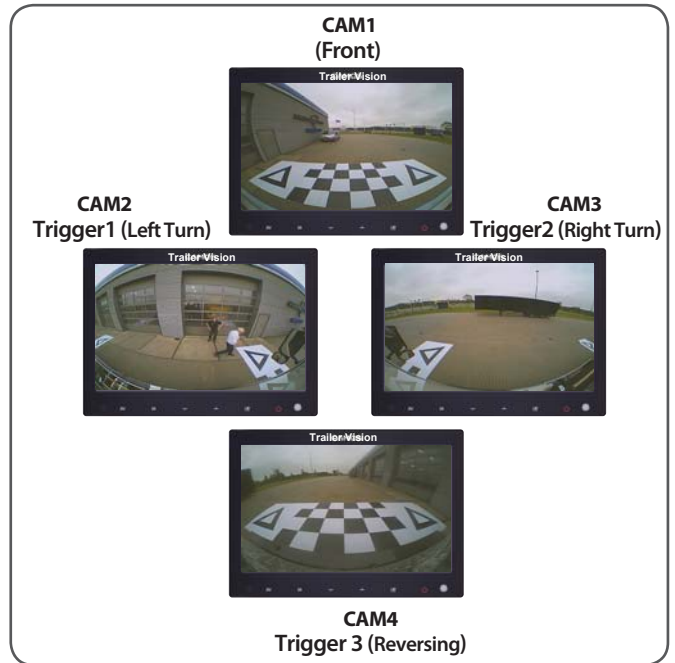

360° DVR - No Blinds Spots, 360° Recording

Model : DMC-4718

DVR + Monitor + Four 180° Cameras

Cb`mic&(-)

CABLE CONNECTION

* Includes 18m, 9m, 5m & 5m cables.
Additional/trailer cables also available.

Camera Views:

Back of DVR:

DVR	MODEL	RESOLUTION	MEMORY	3G-SENSOR	GPS	COMPRES- SION	EXT.CAMERA POWER	DIMENSION (W/H/D)	WEIGHT		
	DR-400	640x224	HDD / SSD / CF card	Internal	External	M-JPEG	4	DC 12~24V	151x130x42mm	586g	
MONITOR	MODEL	RESOLUTION	BRIGHTNESS	CONTRAST RANGE	VIEW ANGLE (L/R/T/B)	SPEAKER	REMOTE CONTROL	SIGNAL (I/O)	INPUT VOLTAGE	DIMENSION (W/H/D)	WEIGHT
	CM-709M	800x480	400cd	500:1	70/70/50/70	MONO	X	1Camera /AVinput	DC12V-24V /450mA @DC12V	174x125x27mm	480g
CAMERA	MODEL	IMAGE SENSOR	VIEW ANGLE (H/V)	WATER PROOF	USABLE ILLUMINATION	IR LED	HEAT- TING	AUDIO	INPUT VOLTAGE	DIMENSION (W/H/D)	OPERATING TEMPERATURE
	CC-5218	1/3" color CMOS sensor	180° / 140°	IP68	OVER 0.1 Lux (F=2.4)	X	X	X	DC 12V 190mA	23(Dia)x32.5mm	-30°C ~ 70°C