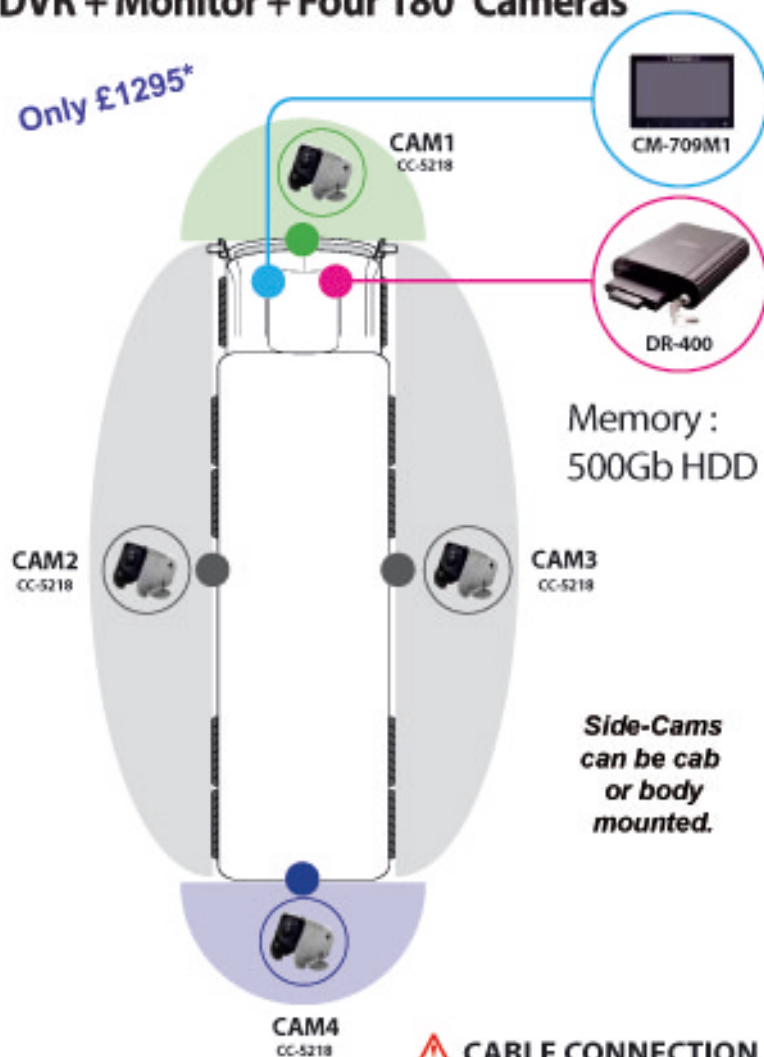

360° DVR No Blind Spots, 360° Recording

Model : DMC-4718

DVR + Monitor + Four 180° Cameras

Only £1295*

CABLE CONNECTION

Includes 18m, 9m, 5m & 5m cables. Additional/trailer cables also available.

*Not including installation or any additional cables.

Camera Views:

Back of DVR:

DVR	MODEL	RESOLUTION	MEMORY	3G-SENSOR	GPS	COMPRES-SION	EXT.CAMERA POWER	DIMENSION (W/H/D)	WEIGHT		
	DR-400	640x224	HDD / SSD / CF card	Internal	External	M-JPEG	4	DC 12-24V	151x130x42mm 586g		
MONITOR	MODEL	RESOLUTION	BRIGHTNESS	CONTRAST RANGE	VIEW ANGLE (L/R/T/B)	SPEAKER	REMOTE CONTROL	SIGNAL (I/O)	INPUT VOLTAGE	DIMENSION (W/H/D)	WEIGHT
	CM-709M1	800x480	400cd	500:1	70/70/50/70	MONO	No	4Camera /AInput	DC12V-24V /450mA @DC12V	174x125x27mm	480g
CAMERA	MODEL	IMAGE SENSOR	VIEW ANGLE (H/V)	WATER PROOF	USABLE ILLUMINATION	IR LED	HEATER	AUDIO	INPUT VOLTAGE	DIMENSION (W/H/D)	OPERATING TEMPERATURE
	CC-5218	1/3" colour CMOS sensor	180° / 140°	IP68	OVER 0.1 Lux (F=2.4)	No	No	No	DC 12V 190mA	23Dx18x32.5mm	-30°C - 70°C