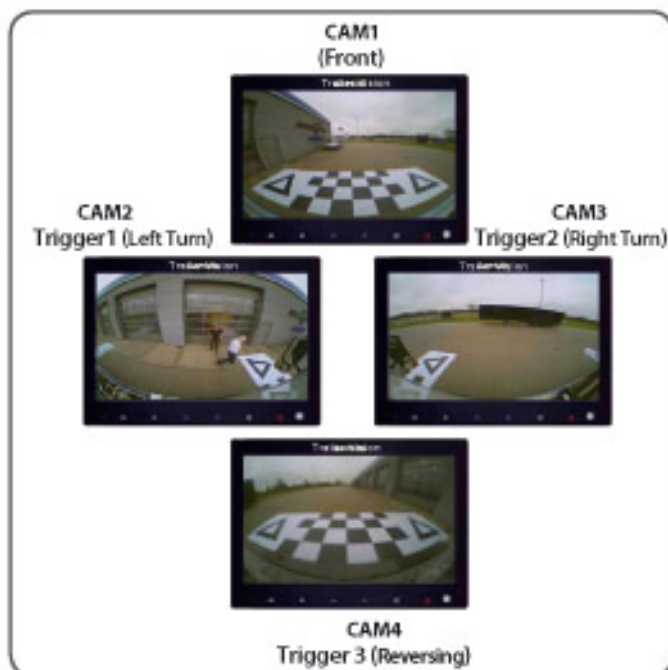

360° DVR No Blind Spots, 360° Recording

Model : DMC-4718

DVR + Monitor + Four 180° Cameras

Only £1295*

CABLE CONNECTION

Includes 18m, 9m, 5m & 5m cables. Additional/trailer cables also available.

*Not including installation or any additional cables.

Camera Views:

Back of DVR:

DVR	MODEL	RESOLUTION	MEMORY	3G-SENSOR	GPS	COMPRES-SION	EXT.CAMERA POWER	DIMENSION (W/H/D)	WEIGHT		
	DR-400	640x224	HDD / SSD / CF card	Internal	External	M-JPEG	4	DC 12-24V	151x130x42mm 586g		
MONITOR	MODEL	RESOLUTION	BRIGHTNESS	CONTRAST RANGE	VIEW ANGLE (L/R/T/B)	SPEAKER	REMOTE CONTROL	SIGNAL (I/O)	INPUT VOLTAGE	DIMENSION (W/H/D)	WEIGHT
	CM-709M1	800x480	400cd	500:1	70/70/50/70	MONO	No	4Camera /AInput	DC12V-24V /450mA @DC12V	174x125x27mm	480g
CAMERA	MODEL	IMAGE SENSOR	VIEW ANGLE (H/V)	WATER PROOF	USABLE ILLUMINATION	IR LED	HEATER	AUDIO	INPUT VOLTAGE	DIMENSION (W/H/D)	OPERATING TEMPERATURE
	CC-5218	1/3" colour CMOS sensor	180° / 140°	IP68	OVER 0.1 Lux (F=2.4)	No	No	No	DC 12V 190mA	23Dx18x32.5mm	-30°C - 70°C