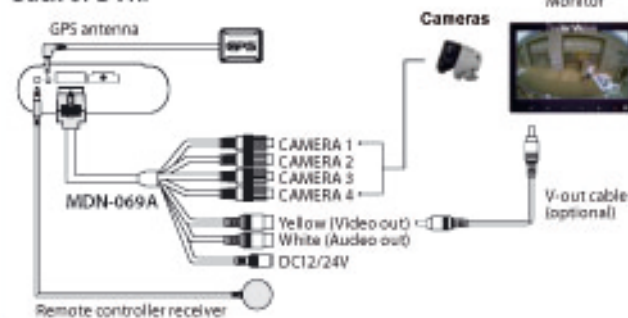

360° DVR No Blind Spots, 360° Recording

Model : DMC-4718

DVR + Monitor + Four 180° Cameras

Only £1295*

CABLE CONNECTION

Includes 18m, 9m, 5m & 5m cables. Additional/trailer cables also available.

*Not including installation or any additional cables.

Camera Views:

Back of DVR:

DVR	MODEL	RESOLUTION	MEMORY	3G-SENSOR	GPS	COMPRES-SION	EXT.CAMERA POWER	DIMENSION (W/H/D)	WEIGHT		
	DR-400	640x224	HDD / SSD / CF card	Internal	External	M-JPEG	4	DC 12-24V	151x130x42mm 586g		
MONITOR	MODEL	RESOLUTION	BRIGHTNESS	CONTRAST RANGE	VIEW ANGLE (L/R/T/B)	SPEAKER	REMOTE CONTROL	SIGNAL (I/O)	INPUT VOLTAGE	DIMENSION (W/H/D)	WEIGHT
	CM-709M1	800x480	400cd	500:1	70/70/50/70	MONO	No	4Camera /AInput	DC12V-24V /450mA @DC12V	174x125x27mm	480g
CAMERA	MODEL	IMAGE SENSOR	VIEW ANGLE (H/V)	WATER PROOF	USABLE ILLUMINATION	IR LED	HEATER	AUDIO	INPUT VOLTAGE	DIMENSION (W/H/D)	OPERATING TEMPERATURE
	CC-5218	1/3" colour CMOS sensor	180° / 140°	IP68	OVER 0.1 Lux (F=2.4)	No	No	No	DC 12V 190mA	23Dx18x32.5mm	-30°C - 70°C